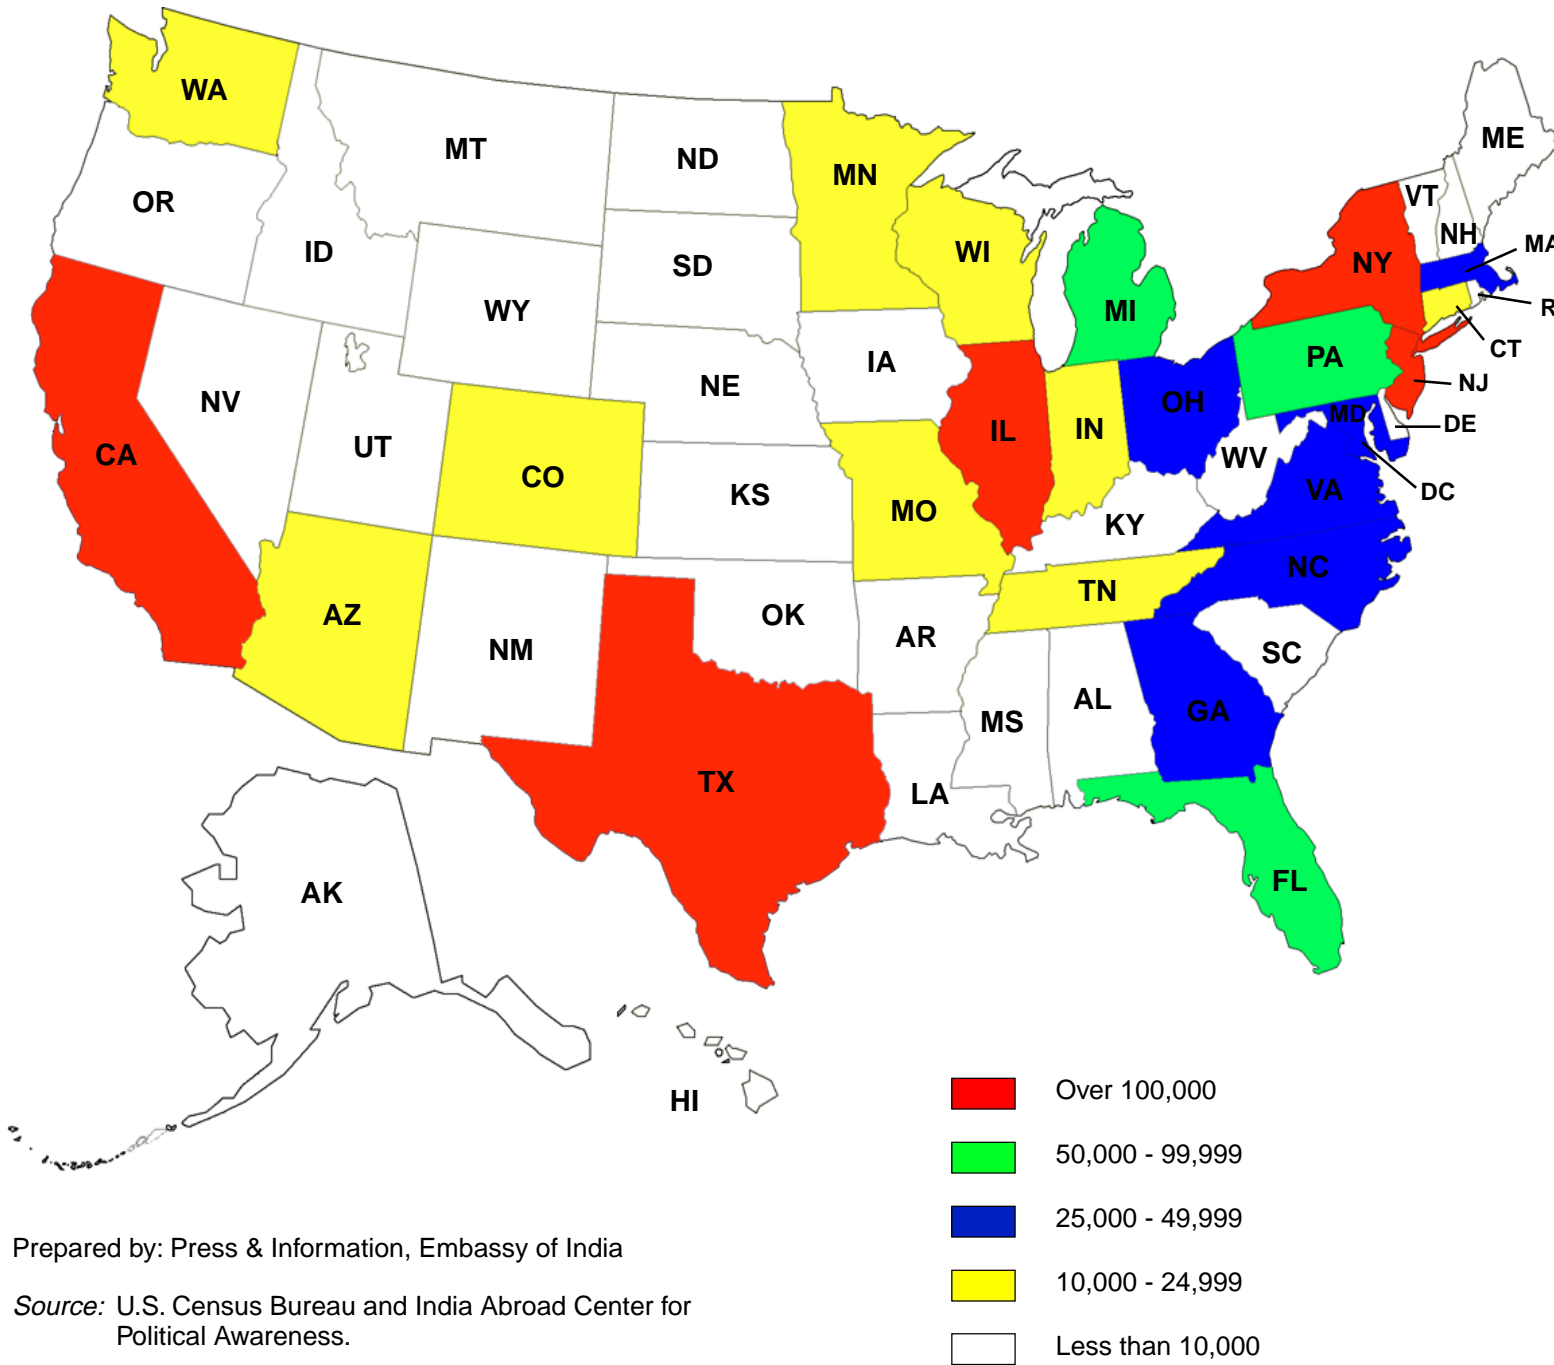

Indian-American Population

Population by State

State	2000	1990
California	314,819	159,973
New York	251,724	140,985
New Jersey	169,180	79,440
Texas	129,365	55,795
Illinois	124,723	64,200
Florida	70,740	31,457
Pennsylvania	57,241	28,396
Michigan	54,631	23,845
Maryland	49,909	28,330
Virginia	48,815	20,494
Georgia	46,132	13,926
Massachusetts	43,801	19,719
Ohio	38,752	20,848
North Carolina	26,197	9,847
Washington	23,992	8,205
Connecticut	23,662	11,755
Minnesota	16,887	8,234
Arizona	14,741	5,663
Indiana	14,685	7,095
Tennessee	12,835	5,911
Wisconsin	12,665	6,914
Missouri	12,169	6,111
Colorado	11,720	3,836
Oregon	9,575	3,508
Oklahoma	8,502	4,546
South Carolina	8,356	3,900
Louisiana	8,280	5,083
Kansas	8,153	3,956
Kentucky	6,711	2,922
Alabama	6,900	4,348
Iowa	5,641	3,021
Nevada	5,535	1,825
Delaware	5,280	2,183
New Hampshire	3,873	1,697
Mississippi	3,827	1,872
Nebraska	3,273	1,218
New Mexico	3,104	1,593
Arkansas	3,104	1,329
Utah	3,065	1,557
Rhode Island	2,942	1,975
West Virginia	2,856	1,981
Dist. of Columbia	2,845	1,601
Hawaii	1,441	1,015
Idaho	1,289	473
Maine	1,021	607
Vermont	858	529
North Dakota	822	482
Alaska	723	472
South Dakota	611	287
Montana	379	248
Wyoming	354	240
TOTAL	1,678,765	815,447

Prepared by: Press & Information, Embassy of India

Source: U.S. Census Bureau and India Abroad Center for Political Awareness.